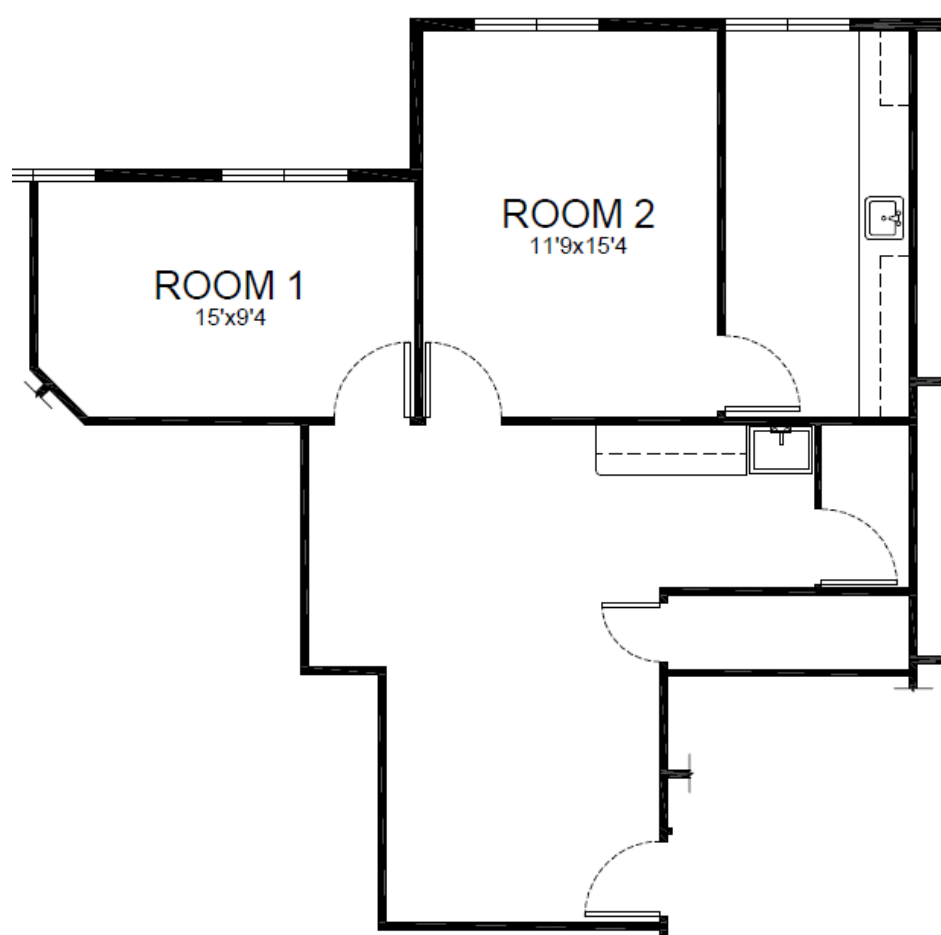

OLYMPIC SQUARE PROFESSIONAL CENTER
5201 OLYMPIC DRIVE, GIG HARBOR

Suite 150 - 964 Rentable Square Feet