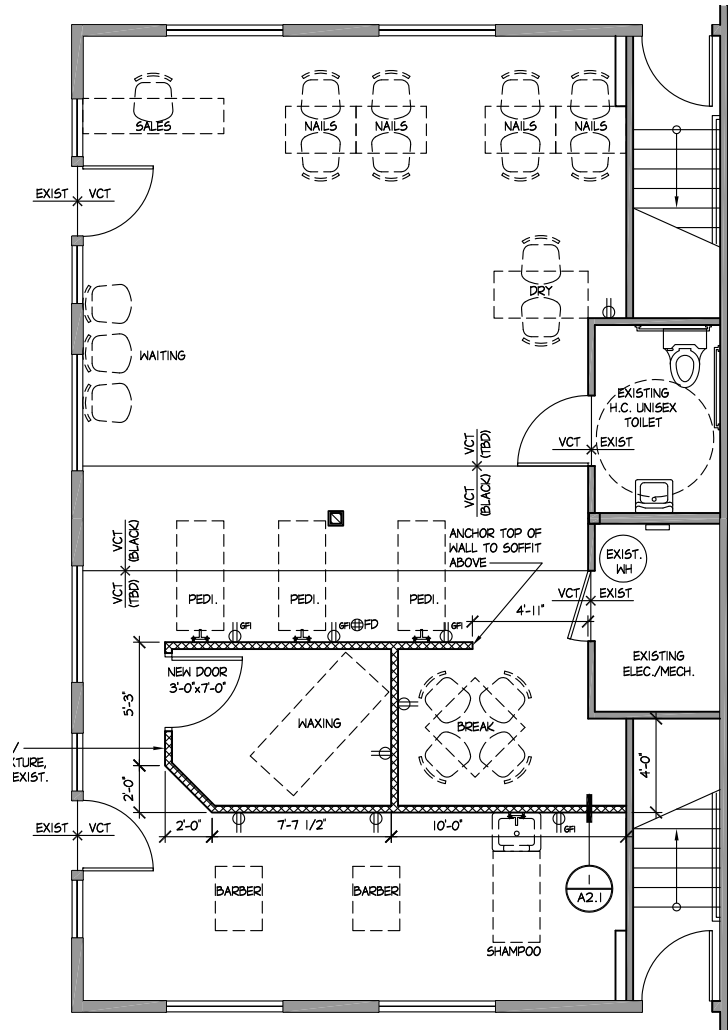

OLYMPIC DRIVE RETAIL
5275 OLYMPIC DRIVE, GIG HARBOR

Suite 5247 - 1,076 Rentable Square Feet