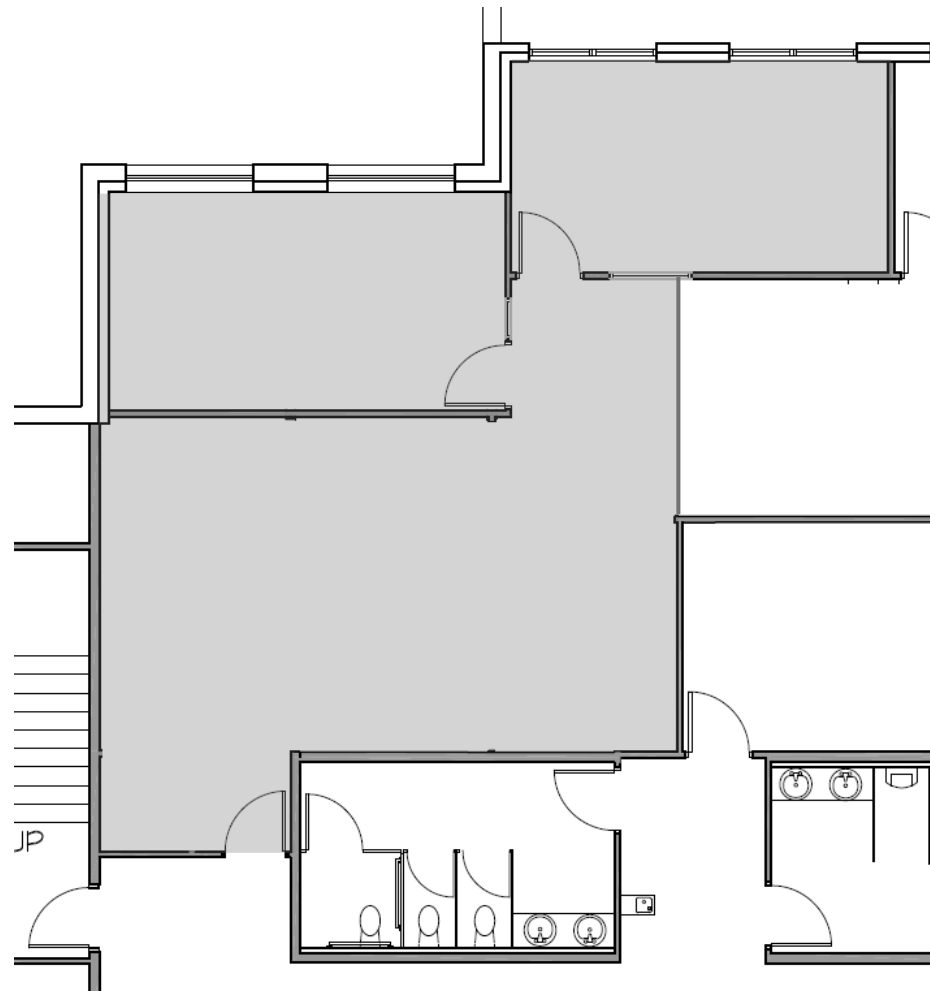

SOUNDVIEW

5801 SOUNDVIEW DRIVE, GIG HARBOR

Suite 50C - 1,282 Rentable Square Feet