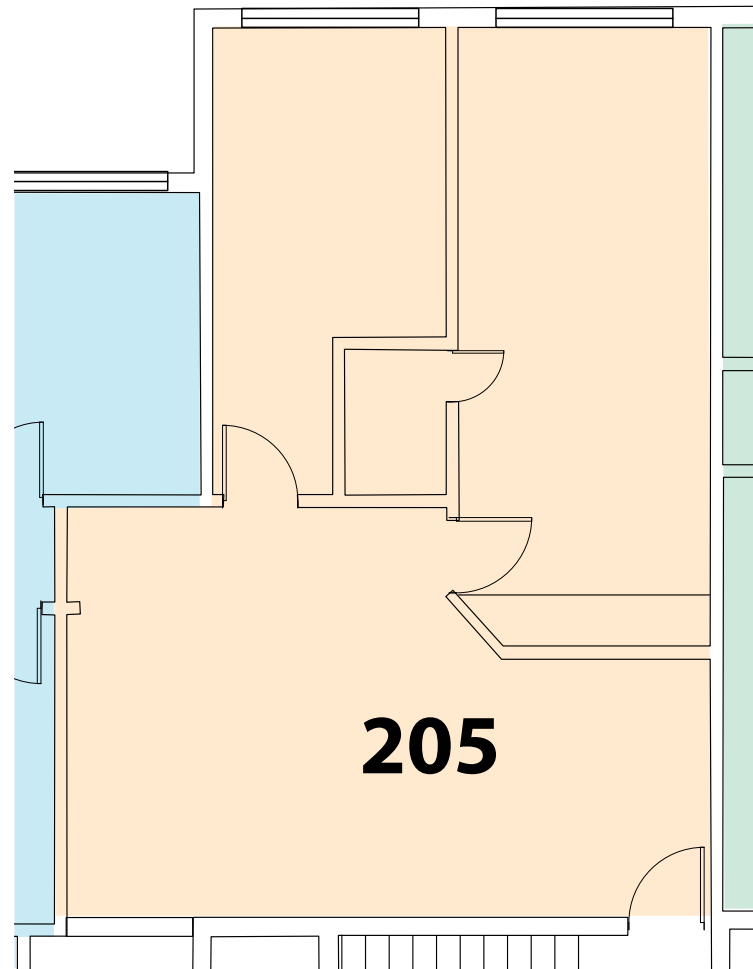

SOUNDVIEW

5801 SOUNDVIEW DR, GIG HARBOR

Suite 205 - 942 Rentable Square Feet