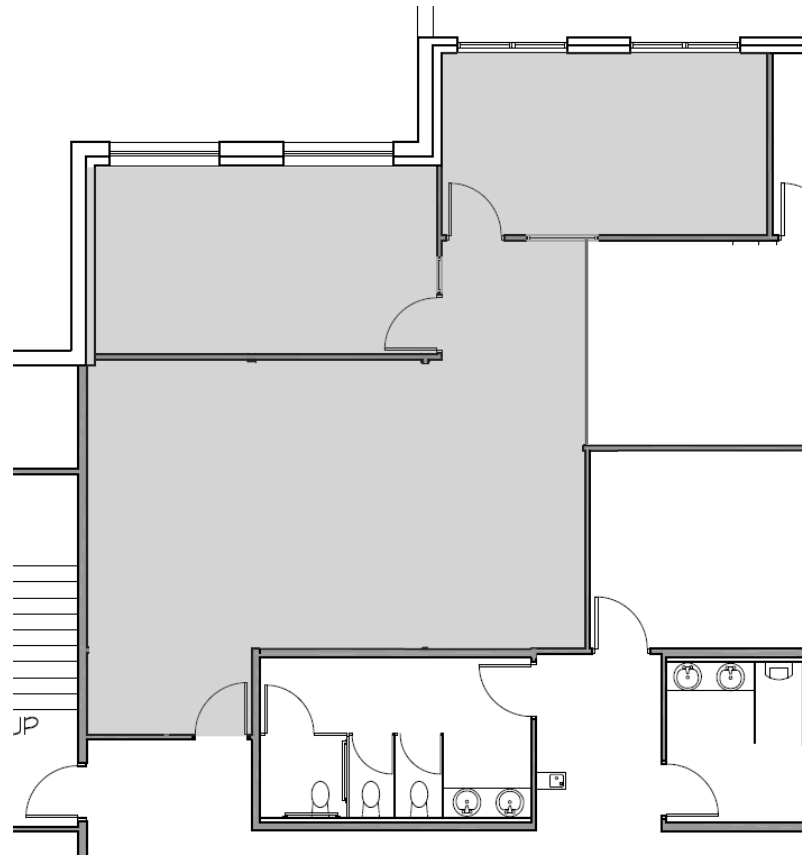

5801 SOUNDVIEW
5801 SOUNDVIEW DRIVE, GIG HARBOR

Suite 50C - 1,282 Rentable Square Feet