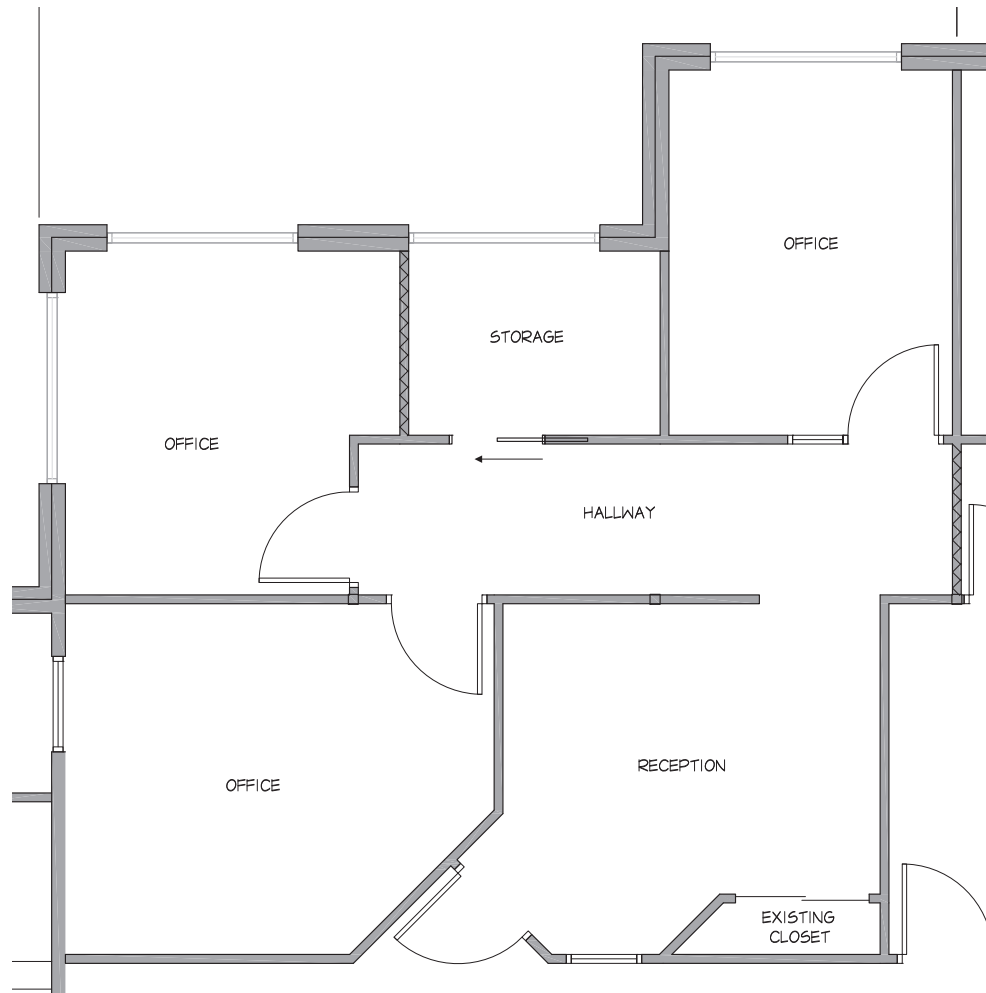

5801 SOUNDVIEW
5801 SOUNDVIEW DRIVE, GIG HARBOR

Suite 151 - 825 Rentable Square Feet